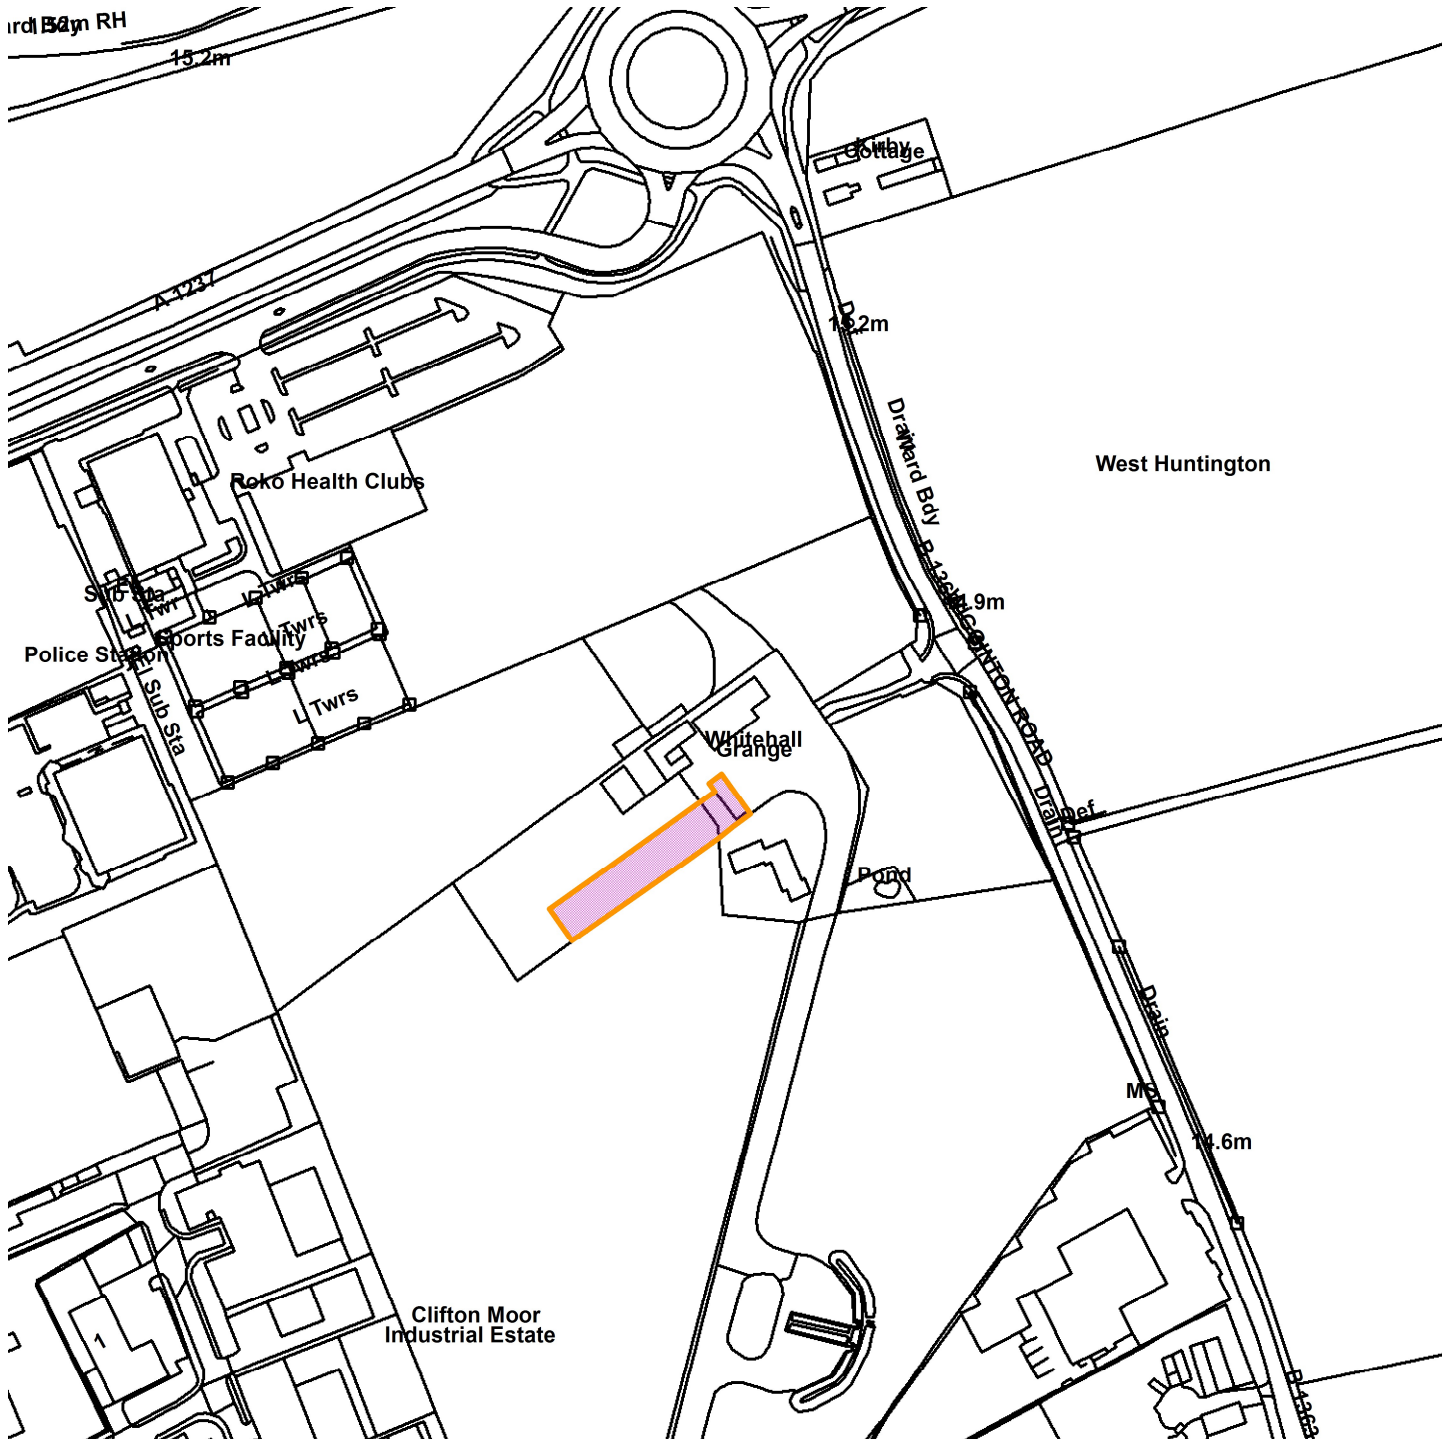

# Whitehall Grange, Wigginton Road, YO32 2RJ

20/01479/FUL

Scale : 1:3049

Reproduced from the Ordnance Survey map with the permission of the Controller of Her Majesty's Stationery Office © Crown Copyright 2000.

Unauthorised reproduction infringes Crown Copyright and may lead to prosecution or civil proceedings.

<b>Organisation</b>	City of York Council
<b>Department</b>	Economy & Place
<b>Comments</b>	Site Location Plan
<b>Date</b>	22 December 2020
<b>SLA Number</b>	